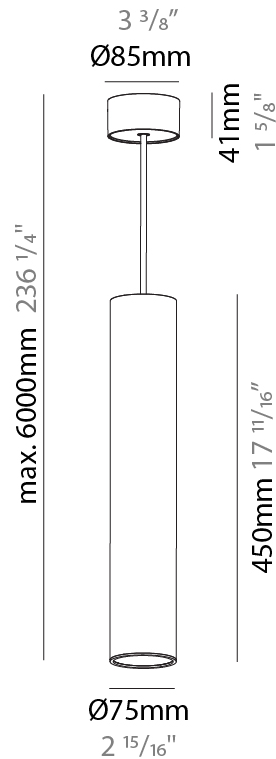

GENERAL

Series: Hangover
Subseries: Hangover Monopoint Surface Canopy
Brand: Prolicht
Division: Architectural
Mounting Type: Suspension
Mounting Location: Ceiling
Subcategory: Pendant

PHYSICAL

Shape: Cylinder
Diameter (mm): 75
Diameter (in): 2 ¹⁵/₁₆
Height (mm): 450
Height (in): 17 ¹¹/₁₆
Max. Overall Height (mm): 2450
Max. Overall Height (in): 96 ⁷/₁₆
Light Distribution: Direct / Indirect
Diffuser: Shine Ring 0-6
Fixture Finish: SSR / BKV / CWI / CRY / HAB / LAG / UFT / ITA / RUA / RUR / MIC / FTG / MYG / TWT / LOD / PUS / FRO / FUP / KIA / POP / BLS / SPG / MEY / GOH / GUM / CHC / COM / ABZ / JAG / OBR / MOS / ROR
Fixture Material: Aluminum
Cable Details: 2000mm / 6000mm Cable in White / Black / Orange / Red

ELECTRICAL

Lamp Type: LED (Zhaga Standard)
Input Wattage (W): 20.8
Total Output Wattage (W): 19
Dimming: Tri-Mode (Non-Dimming and Phase Dimming (120Vac only) and 0-10V Dimming)
Driver Included: Yes
Driver Location: External
Driver Type: Constant Current - Universal
Driver Class: Class 2
Housing: ENCP3
Input Voltage (V): 120 - 277
Constant Current (MA): 500

LED

Number of LEDs: 2
Color Temperature (°K): 2700 / 3000 / 4000
Max. Delivered Lumen (lm): 1821
CRI: >90 CRI
Efficiency (%): 86
Lamp Life (hrs): 50000

OPTICAL

Reflector°: 18 / 36 / 52

RATINGS AND CERTIFICATIONS

Certified By: Certified for North American Standards
IP rating: IP20