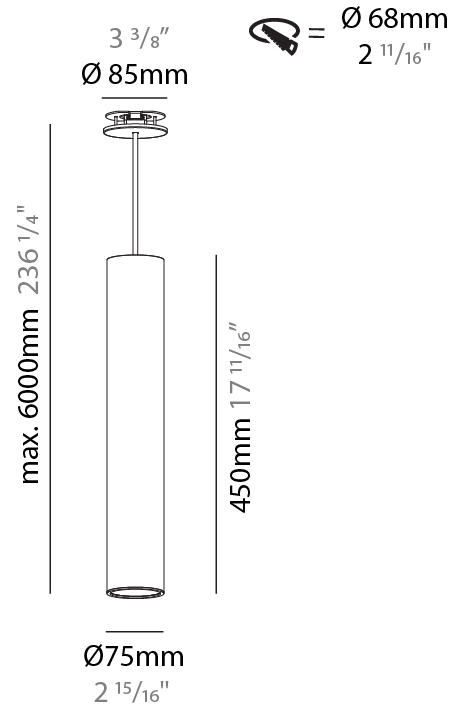

PHYSICAL

Shape: Cylinder
Diameter (mm): 75
Diameter (in): 2 ¹⁵/₁₆
Height (mm): 450
Height (in): 17 ¹¹/₁₆
Max. Overall Height (mm): 2450
Max. Overall Height (in): 96 ⁷/₁₆
Light Distribution: Direct / Indirect
Diffuser: Shine Ring 0-6
Fixture Finish: SSR / BKV / CWI / CRY / HAB / LAG / UFT / ITA / RUA / RUR / MIC / FTG / MYG / TWT / LOD / PUS / FRO / FUP / KIA / POP / BLS / SPG / MEY / GOH / GUM / CHC / COM / ABZ / JAG / OBR / MOS / ROR
Fixture Material: Aluminum
Cable Details: 2000mm / 6000mm Cable in White / Black / Orange / Red
Cut-out Measurements: 68mm / 2 11/16"

ELECTRICAL

Lamp Type: LED (Zhaga Standard)
Input Wattage (W): 19
Total Output Wattage (W): 17.2
Dimming: Non-Dimming / Phase Dimming (120vac Only)
Driver Included: Yes
Driver Location: Integrated
Driver Type: Constant Current - Universal
Driver Class: Class 2
Input Voltage (V): 120 - 277
Constant Current (MA): 500
Upon Request: (Not included - see components) Remote: 0-10Vdc dimming

LED

Number of LEDs: 1
Color Temperature (°K): 2700 / 3000 / 4000
Max. Delivered Lumen (lm): 923
CRI: >90 CRI
Lamp Life (hrs): 50000
Upon Request: ***3500K available in minimum quantities (larger quantities upon request)

OPTICAL

Reflector: 18 / 36 / 52

RATINGS AND CERTIFICATIONS

Certified By: Certified for North American Standards
IP rating: IP20